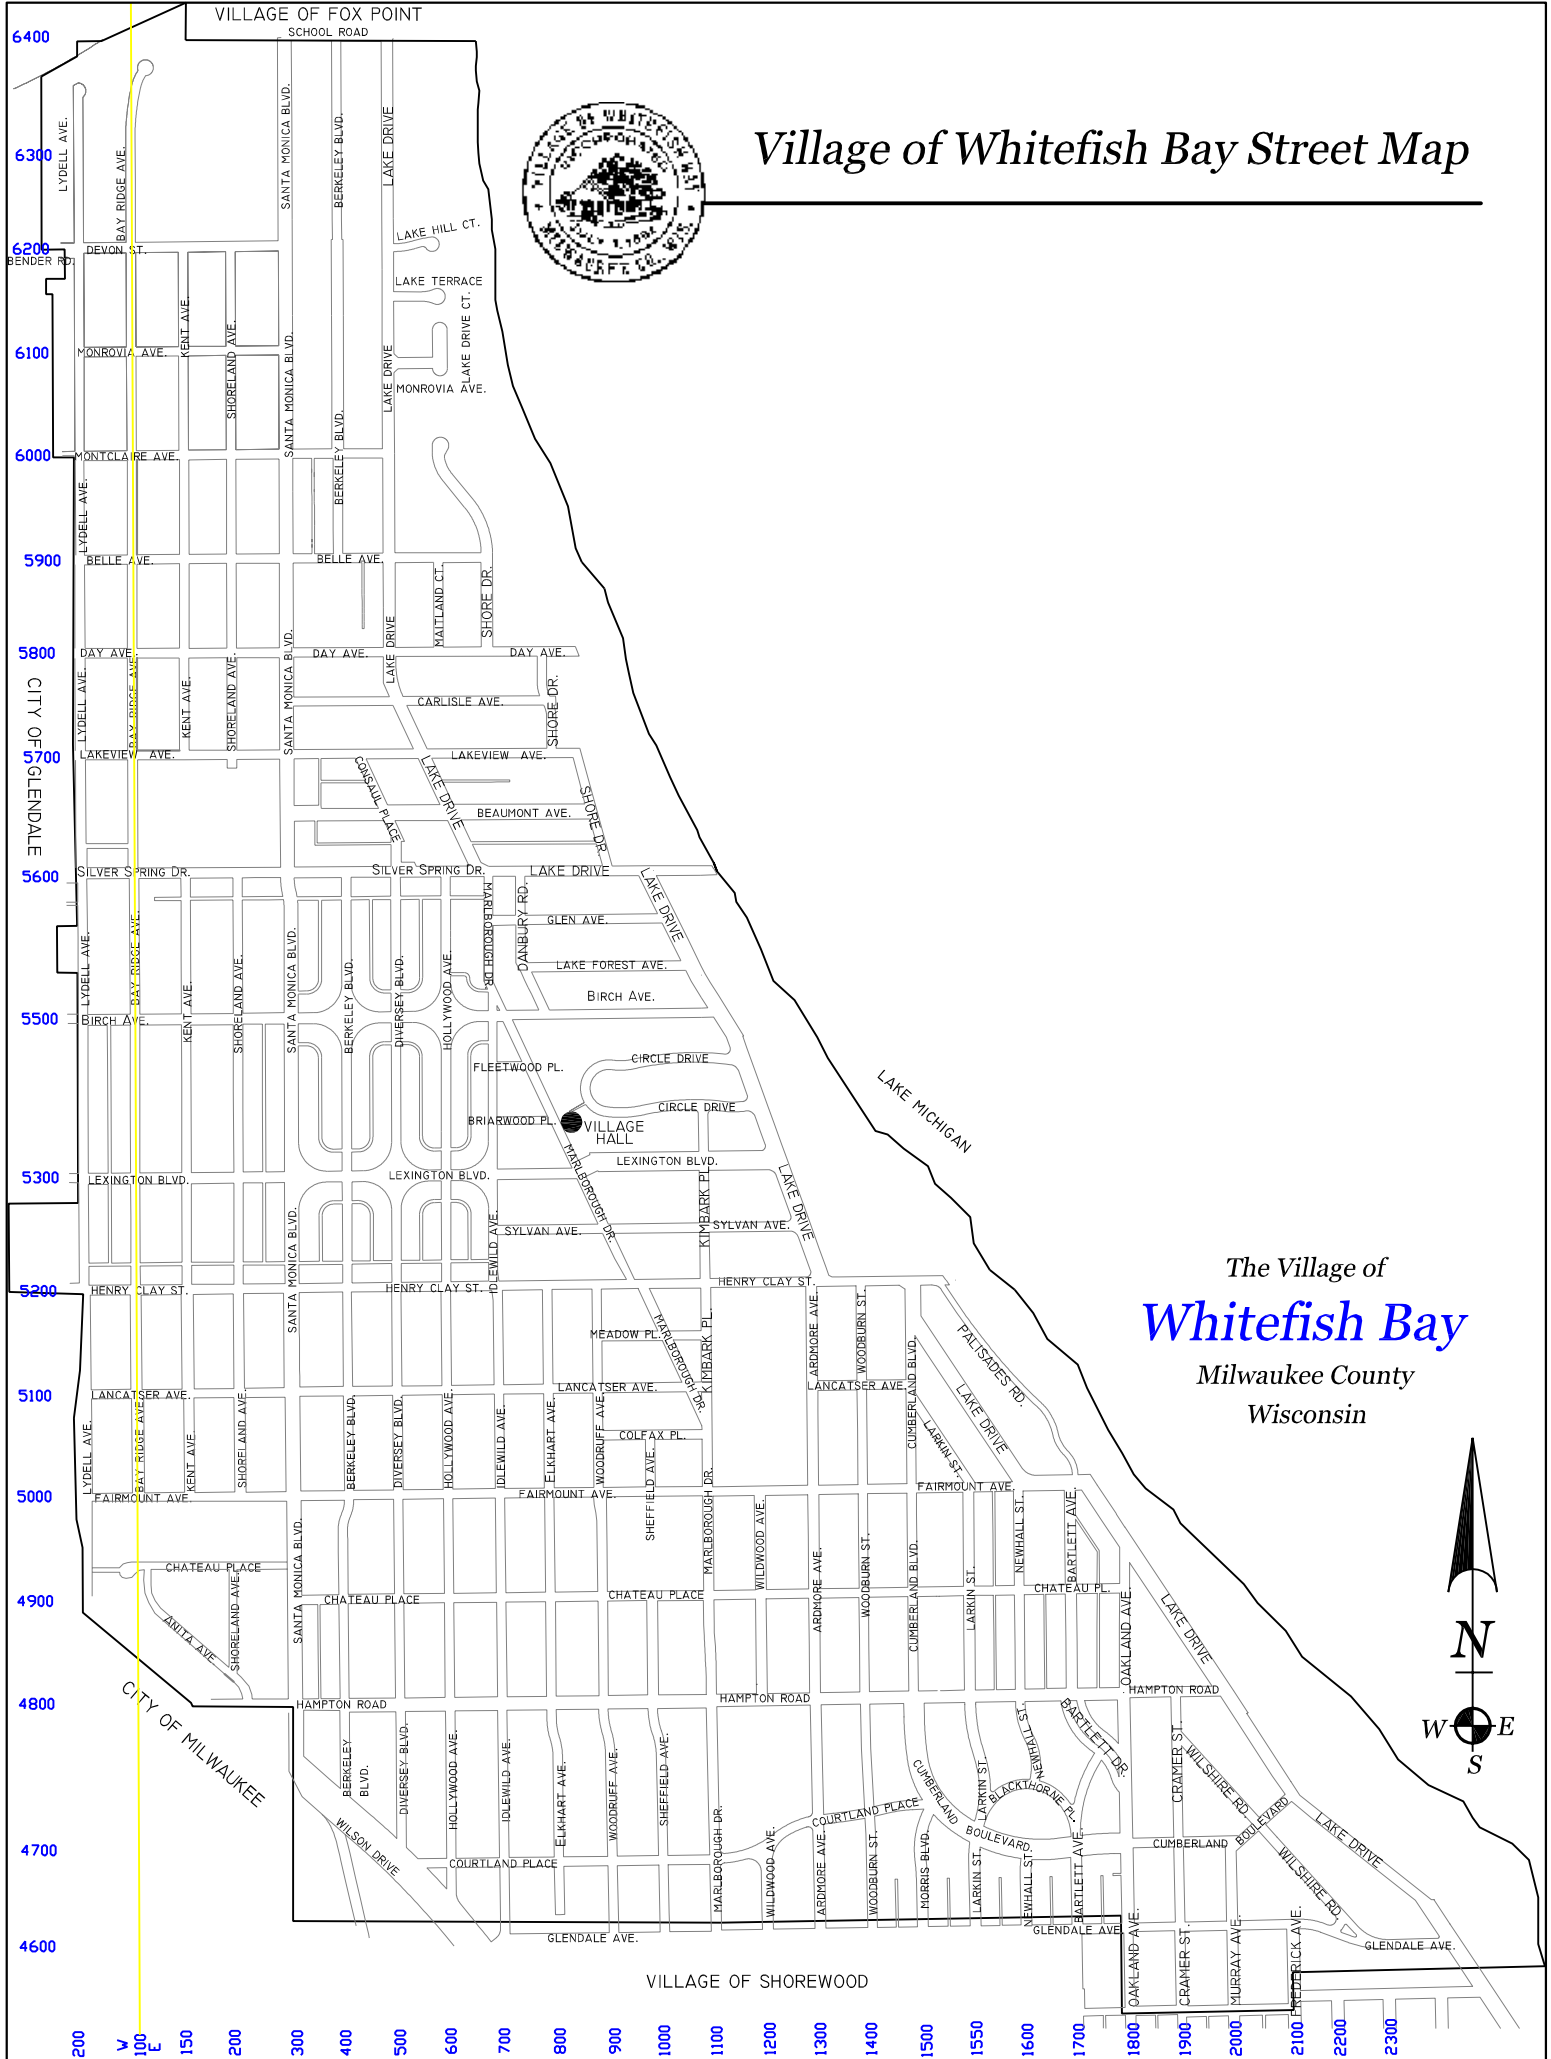

# Village of Whitefish Bay Street Map

The Village of  
**Whitefish Bay**  
Milwaukee County  
Wisconsin